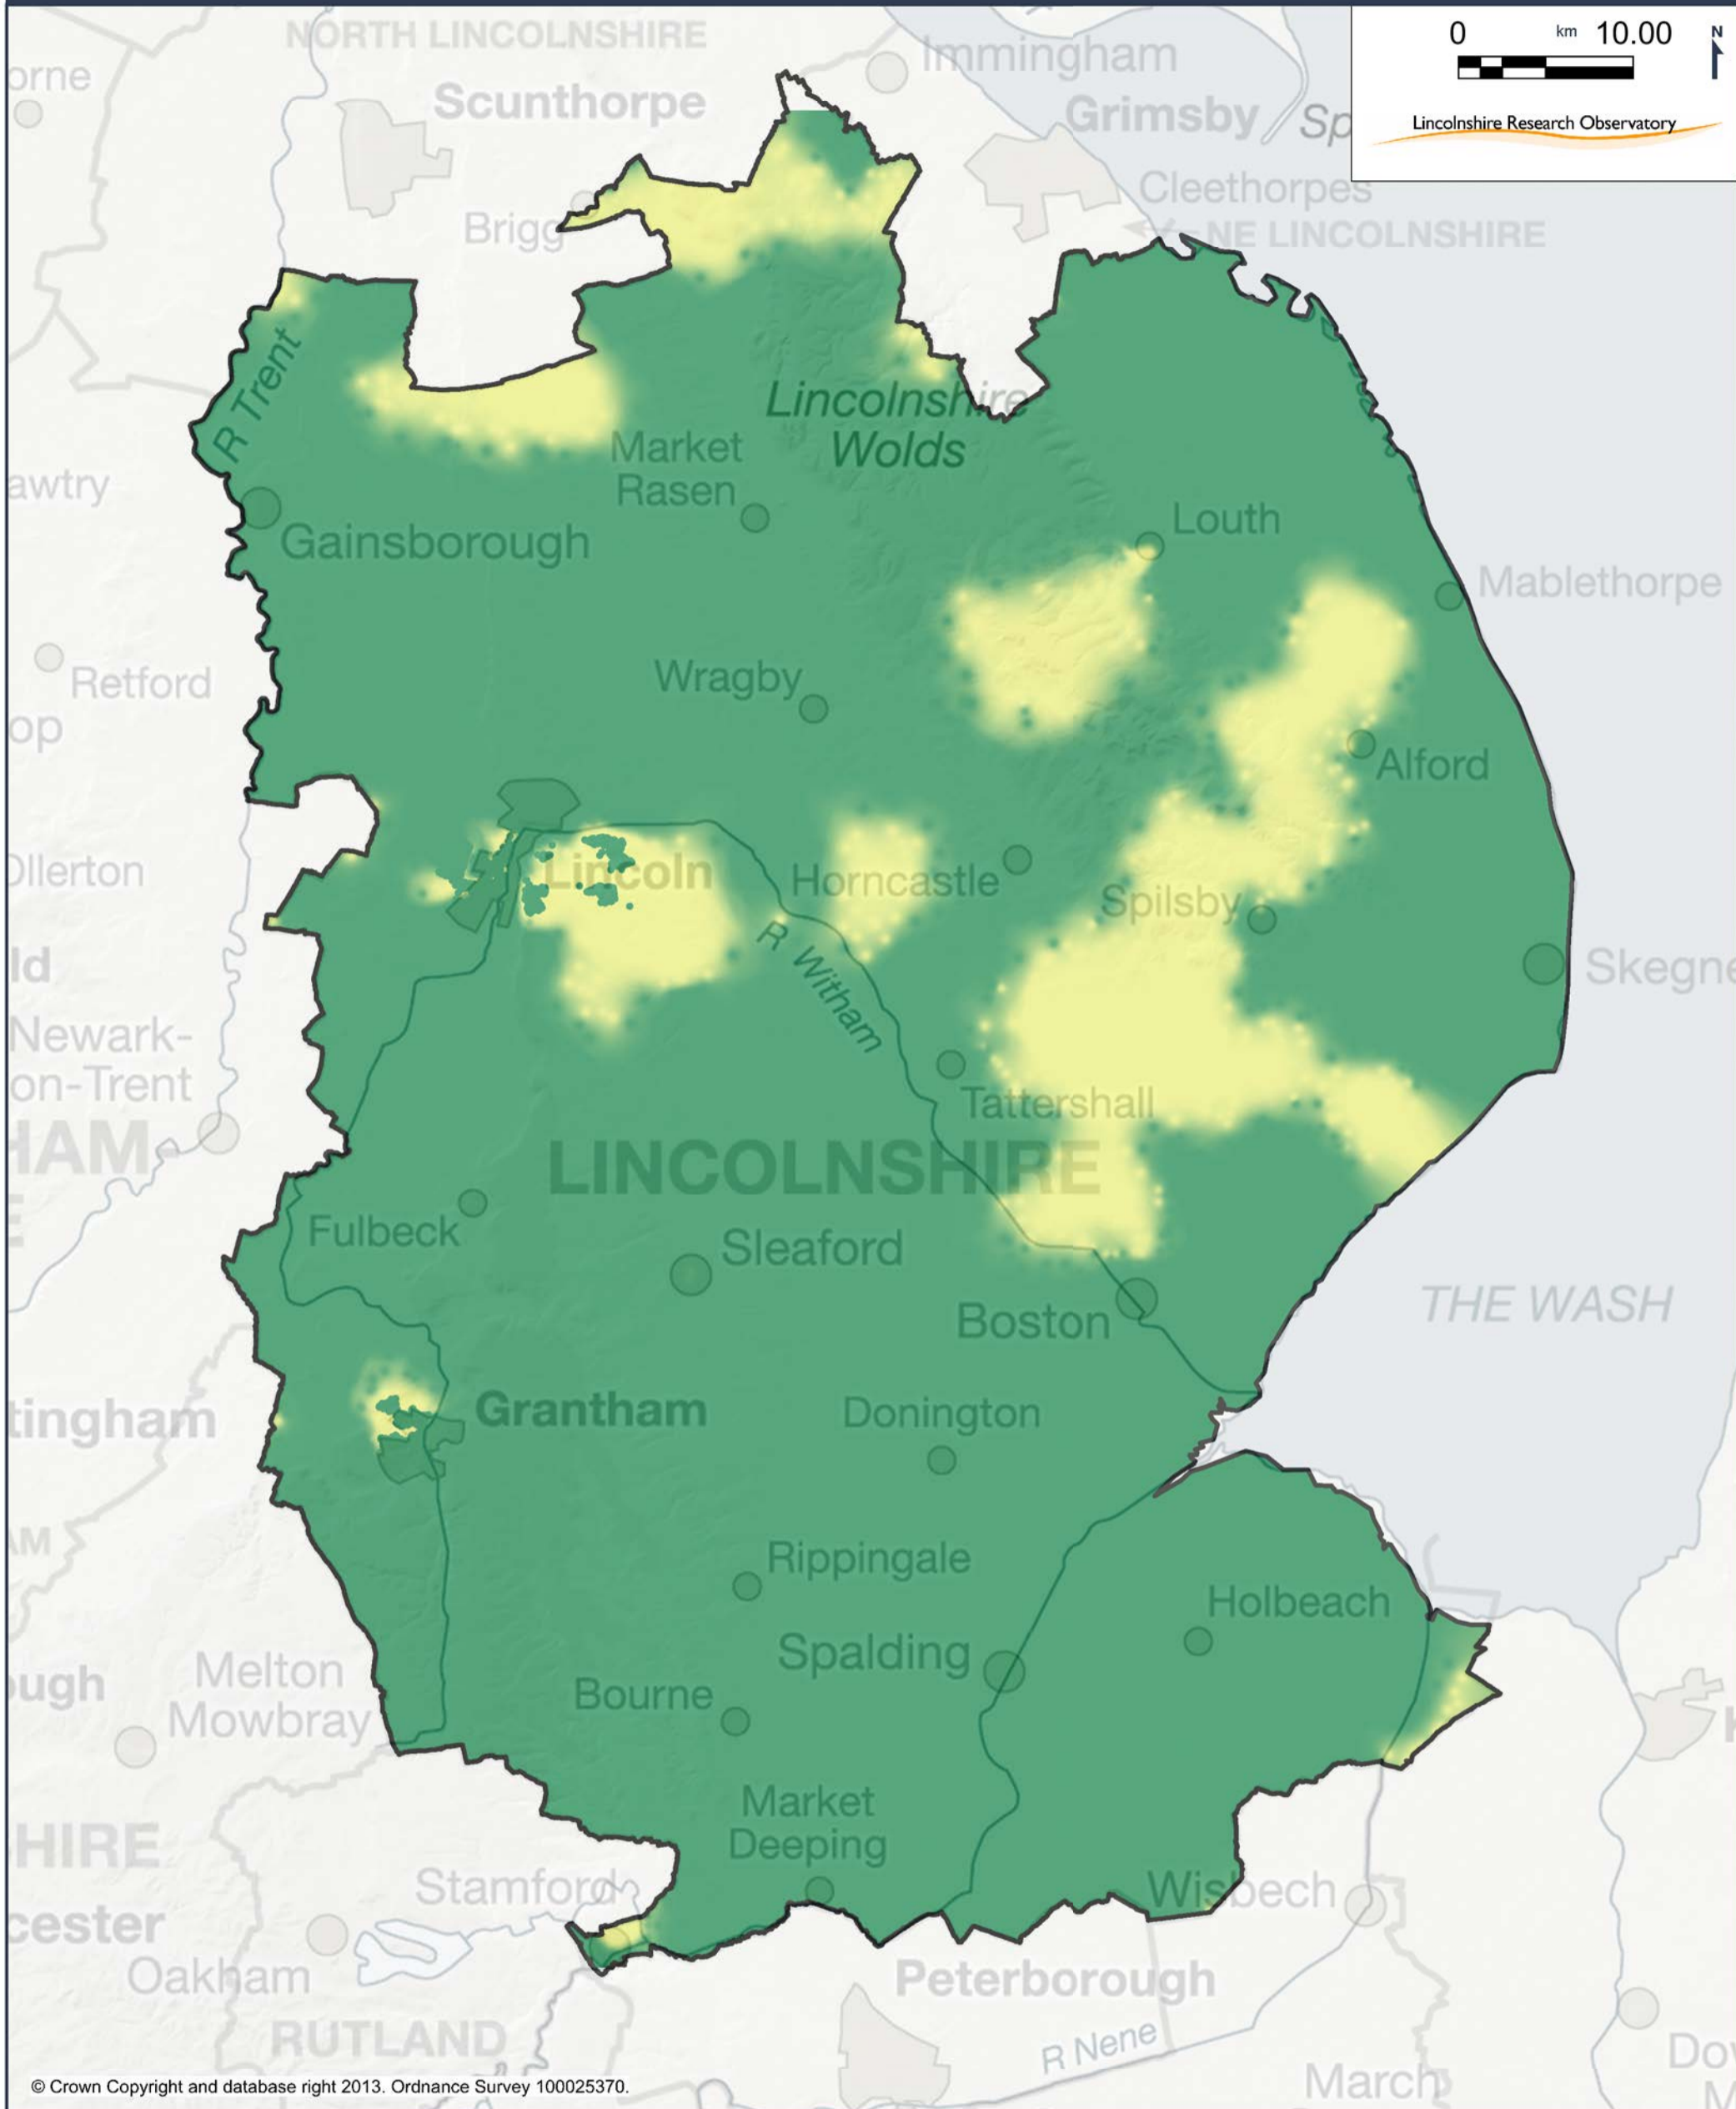

Lincolnshire Broadband Programme - Post Rollout Broadband Coverage

© Crown Copyright and database right 2013. Ordnance Survey 100025370.

Post Rollout Broadband Coverage March 2016

- Superfast Broadband
- Basic Broadband
- No/Limited Broadband

Date: 1st March 2013
www.onlincolnshire.org.uk

onlincolnshire
making the broadband connection

Lincolnshire
COUNTY COUNCIL